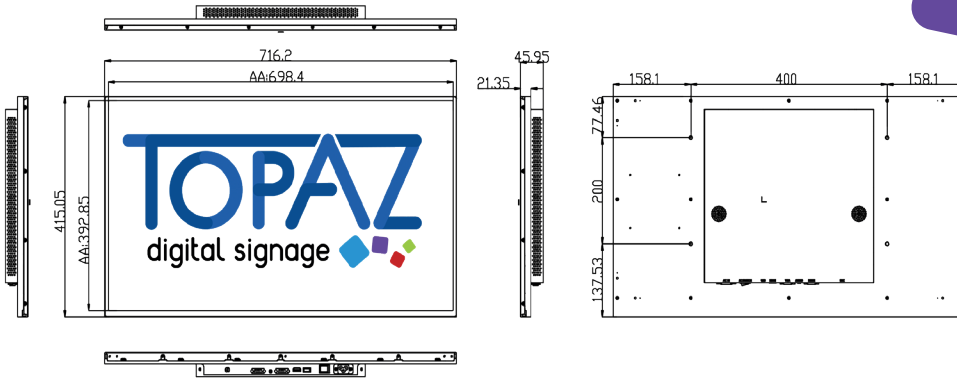

Product Images

Technical Specifications

		32"	43"	50"	55"	65"	86"	
Display	Unit Size (wxhxd mm)	716.2 x 415 x 45.95	963.6 x 557.9 x 46.1	1090.4 x 621.3 x 56.9	1232 x 708.9 x 50.4	1469 x 843 x 91	1940 x 1111 x 62.7	
	Unit Weight(kg)	8.6	11.25	23	18	52.4	51.5	
	Display Area(mm)	698.4x393	941.2 x 529.4	1073.8x604	1209.6 x 680.4	1428.5x803.5	1895 x 1066	
	VESA Config	400 x 200	400 x 200	400 x 200	400 x 200	400 x 400/400 x 600	600 x 600/600 x 800	
	Brightness (cd/m ²)	450	450	450	450	450	450	
	Resolution	1920 x 1080				3840 x 2160		
	Colour	16.7m	16.7m	16.7m	16.7m	16.7m	16.7m	
	Viewing Angle	178°	178°	178°	178°	178°	178°	
	Contrast Ratio	4000:1	4000:1	4000:1	4000:1	5000:1		
Audio	Speaker Type	5W, 8Ω (x2)				Stereo: 10W, 4Ω x 2, Bass: 15W, 8Ω x 1		
Power	Input Voltage	AC110-240V (50Hz-60Hz)						
AV Inputs	Video	HDMI & VGA						
	Audio	Audio Socket 3.5mm						
Internal Media Player	Media Resolution	1920 x 1080					3840 x 2160	
	Internal Memory	8GB eMMC				16GB eMMC	32GB eMMC Flash	
	CPU	Quad-Core ARM Cortex A17, 1.6GHz			Quad-Core ARM Cortex A17, 1.6GHz	ARM Quad-core Cortex-A53 1.5GHz	ARM Quad-core Cortex-A53 1.4GHz	
	GPU	Quad-Core ARM Mali-T764	Mali-T760 MP4 @600MHz	Quad-Core ARM Mali-T764	ARM Mali T720mp2	Mali450MP4 (6-core) 450MHz		
	RAM	2GB DDR3						
	USB	USB2.0 Host (x2)					USB 3.0 x 2, USB 2.0 x 3	
	LAN	100M/1000M Ethernet (Network Version Only)						
	WiFi	802.11b/g/n/ac						
	Graphic Engine	OpenGL ES 1.1/2.0/3.0/3.1, OpenCL 1.1, Renderscript, Direct3D 11.1						
	Software	Android 7.1						
	Media Formats	Video (MPG, AVI, MP4, RM, RMVB, TS), Audio (MP3, WMA), Image (JPG, GIF, BMP, PNG)						

Technical Drawing

32" |

43" |

50" |