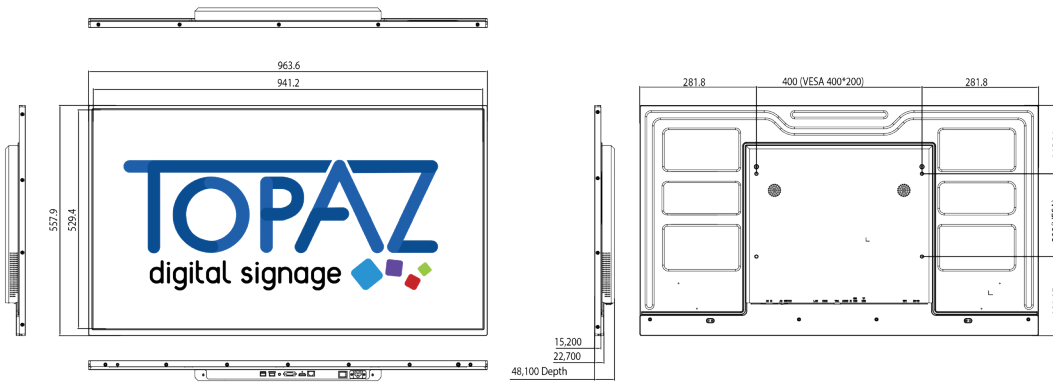

Product Images

Technical Specifications

		32"	43"	50"	55"	65"	86"	
Display	Unit Size (wxhxd mm)	716.2 x 415 x 45.95	963.6 x 557.9 x 46.1	1090.4 x 621.3 x 56.9	1232 x 708.9 x 50.4	1469 x 843 x 91	1940 x 1111 x 62.7	
	Unit Weight(kg)	8.6	11.25	23	18	52.4	51.5	
	Display Area(mm)	698.4x393	941.2 x 529.4	1073.8x604	1209.6 x 680.4	1428.5x803.5	1895 x 1066	
	VESA Config	400 x 200	400 x 200	400 x 200	400 x 200	400 x 400/400 x 600	600 x 600/600 x 800	
	Brightness (cd/m ²)	450	450	450	450	450	450	
	Resolution	1920 x 1080				3840 x 2160		
	Colour	16.7m	16.7m	16.7m	16.7m	16.7m	16.7m	
	Viewing Angle	178°	178°	178°	178°	178°	178°	
	Contrast Ratio	4000:1	4000:1	4000:1	4000:1	5000:1		
Audio	Speaker Type	5W, 8Ω (x2)				Stereo: 10W, 4Ω x 2, Bass: 15W, 8Ω x 1		
Power	Input Voltage	AC110-240V (50Hz-60Hz)						
AV Inputs	Video	HDMI & VGA						
	Audio	Audio Socket 3.5mm						
Internal Media Player	Media Resolution	1920 x 1080					3840 x 2160	
	Internal Memory	8GB eMMC				16GB eMMC	32GB eMMC Flash	
	CPU	Quad-Core ARM Cortex A17, 1.6GHz			Quad-Core ARM Cortex A17, 1.6GHz	ARM Quad-core Cortex-A53 1.5GHz	ARM Quad-core Cortex-A53 1.4GHz	
	GPU	Quad-Core ARM Mali-T764	Mali-T760 MP4 @600MHz	Quad-Core ARM Mali-T764	ARM Mali T720mp2	Mali450MP4 (6-core) 450MHz		
	RAM	2GB DDR3						
	USB	USB2.0 Host (x2)					USB 3.0 x 2, USB 2.0 x 3	
	LAN	100M/1000M Ethernet (Network Version Only)						
	WiFi	802.11b/g/n/ac						
	Graphic Engine	OpenGL ES 1.1/2.0/3.0/3.1, OpenCL 1.1, Renderscript, Direct3D 11.1						
	Software	Android 7.1						
	Media Formats	Video (MPG, AVI, MP4, RM, RMVB, TS), Audio (MP3, WMA), Image (JPG, GIF, BMP, PNG)						

Technical Drawing

32" |

43" |

50" |